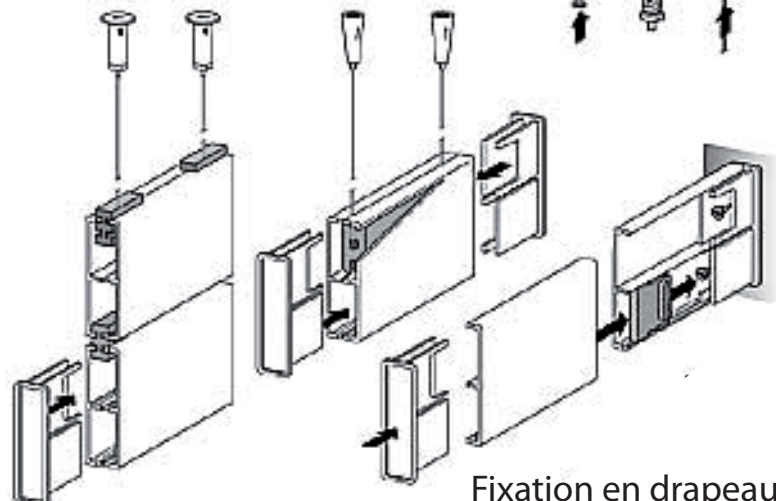

Fixation murale à plat

JOINT PROFILE

APC4400
Mill Finish

For hanging system.
Profiles available
in lengths of 5 m.

SUSPENSION CLIPS

APC4001

APC4002

Fixation par suspension