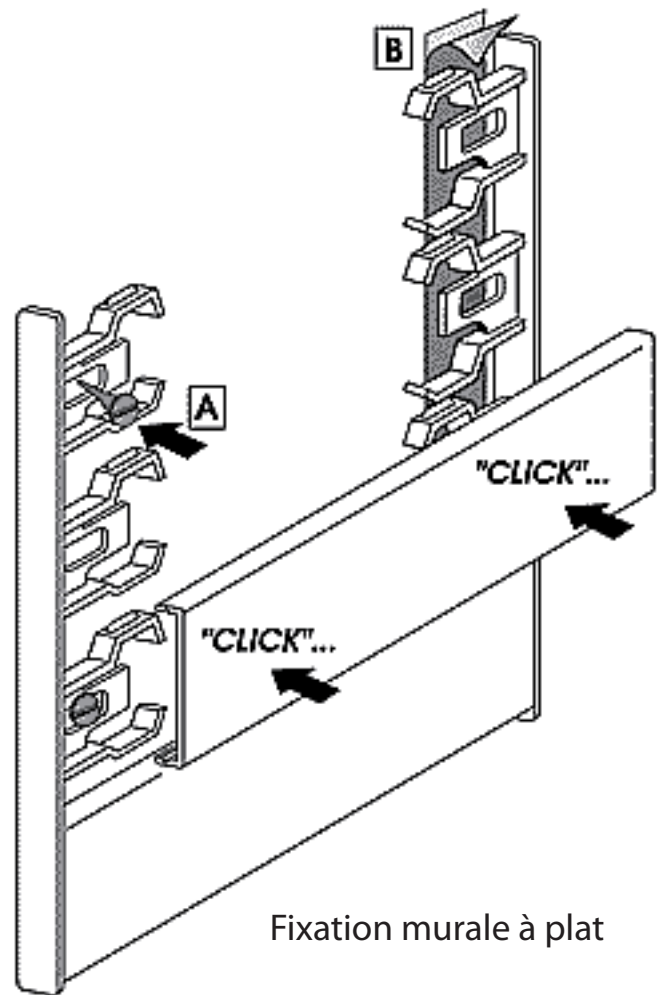

DOUBLE SLIDER 31mm

ASO1031,25 31mm
Mill Finish

Slider Ships
≤ 1,0 mm
thickness

Also available in:

Silver Anodised ASO2...
Coloured ASO3...
Gold Anodised ASO4...

Profilé double glissière
existe en hauteur de :
31 mm
(2 glissières de 13 mm chacune)

Fixation murale à plat

JOINT PROFILE

APC4400
Mill Finish

For hanging system.
Profiles available
in lengths of 5 m.

SUSPENSION CLIPS

APC4001

APC4002

Fixation par suspension