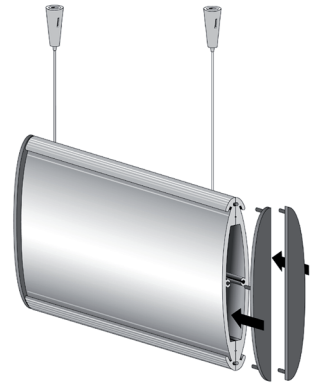

RAINBOW PLUS

Fixation murale à plat

Fixation par suspension

Fixation murale en drapeau

RAINPLUS 238mm DIN A4

RAINBS10 for bigger format (sizes) curved MILL FINISH 5m/l
 RAINBS20 for bigger format (sizes) curved SILVER ANO 5m/l
 RAINBS40 for bigger format (sizes) curved GOLD ANO 5m/l

RAINPLUS 179mm DIN A5

RAINPLUS 128mm DIN A6

RAINPLUS 92mm DIN A7

RAIN 68mm DIN A8

BOWPLUS 92mm

BOWPLUS 128mm

BOWPLUS 179mm

BOWPLUS 238mm