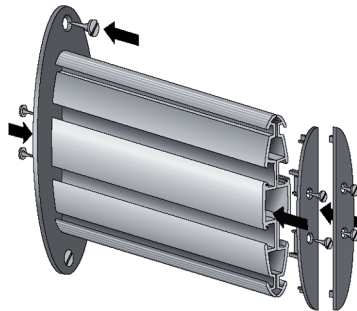

RAINBOW PLUS

Fixation murale à plat

Fixation par suspension

Fixation murale en drapeau

RAINPLUS 238mm DIN A4

RAINBS10 for bigger format (sizes) curved MILL FINISH 5m/l
 RAINBS20 for bigger format (sizes) curved SILVER ANO 5m/l
 RAINBS40 for bigger format (sizes) curved GOLD ANO 5m/l

RAINPLUS 179mm DIN A5

RAINPLUS 128mm DIN A6

RAINPLUS 92mm DIN A7

RAIN 68mm DIN A8

BOWPLUS 92mm

BOWPLUS 128mm

BOWPLUS 179mm

BOWPLUS 238mm