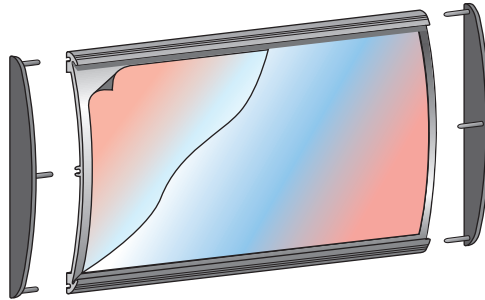

RAINBOW PLUS

Fixation murale à plat

Fixation par suspension

Fixation murale en drapeau

RAINPLUS 238mm DIN A4

RAINBS10 for bigger format (sizes) curved MILL FINISH 5m/l
 RAINBS20 for bigger format (sizes) curved SILVER ANO 5m/l
 RAINBS40 for bigger format (sizes) curved GOLD ANO 5m/l

RAINPLUS 179mm DIN A5

RAINPLUS 128mm DIN A6

RAINPLUS 92mm DIN A7

RAIN 68mm DIN A8

BOWPLUS 92mm

BOWPLUS 128mm

BOWPLUS 179mm

BOWPLUS 238mm